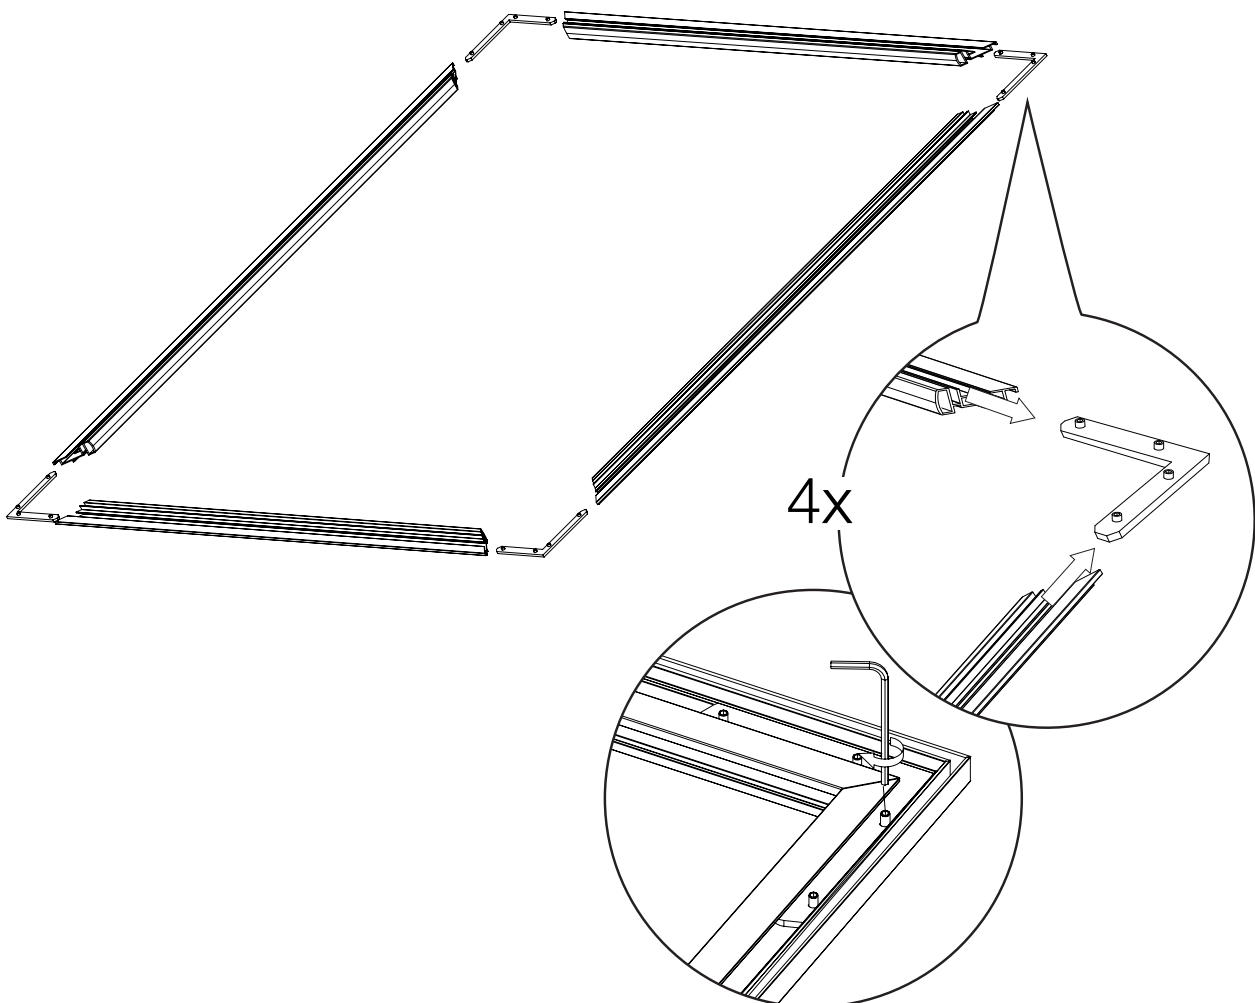

# Deco

Mounting instruction

1x  
2,5 mm hex key

16x  
cornerlock  
screw

4x  
cornerlock

2x  
hanger

Mounting process

1

## 2 Banner placement