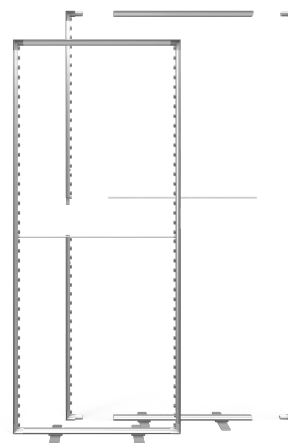

## Description:

Double-sided lightbox. Free-standing double-sided frame with banners on both sides. Easy to assemble and disassemble without tools. Reusable frame in a comfortable nylon bag for easy transport.

## Specifications:

- Frame material: Aluminum
- Print material: PrimeLux 190g B1
- Weight: 6.5kg
- Available in two sizes:
  - 85x200 cm
  - 100x200 cm
- Foot size: 4.5 x 33 cm
- Light color in Kelvin: 6500 K
- Lumens per m2: 1500
- Very easy to assemble
- Carrying bag included: 41 x 111 x 11 cm
- Plug: European
- Power supply:
  - Input: 180 - 240 V ~ 2.5 A 50/60 Hz
  - Output: 24 V - 6.0 A
- Power consumption: 96W
- Use: Indoor