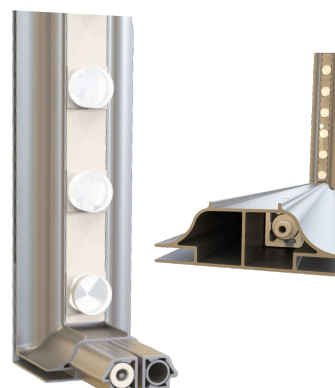

## Description:

Double-sided lightbox. Free-standing double-sided frame with banners on both sides. Easy to assemble and disassemble without tools. Reusable frame in a comfortable nylon bag for easy transport.

## Photos:

## Specifications:

- Frame material: Aluminum
- Print material: PrimeLux 190g B1
- Weight: 6.5kg
- Available in two sizes:
  - 85x200 cm
  - 100x200 cm
- Foot size: 4.5 x 33 cm
- Light color in Kelvin: 6500 K
- Lumens per m2: 1500
- Very easy to assemble
- Carrying bag included: 41 x 111 x 11 cm
- Plug: European
- Power supply:
  - Input: 180 - 240 V ~ 2.5 A 50/60 Hz
  - Output: 24 V - 6.0 A
- Power consumption: 96W
- Use: Indoor