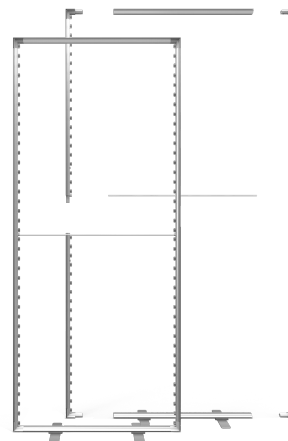

Complementary products

Pop-Up Lightbox

Description:

Double-sided lightbox. Free-standing double-sided frame with banners on both sides. Easy to assemble and disassemble without tools. Reusable frame in a comfortable nylon bag for easy transport.

Photos:

Specifications:

- Frame material: Aluminum
- Print material: PrimeLux 190g B1
- Weight: 6.5kg
- Available in two sizes:
 - 85 x 200 x 6 cm
 - 100 x 200 x 6 cm
- Foot size: 4.5 x 33 cm
- Light color in Kelvin: 6500 K
- Lumens per m2: 1500
- Very easy to assemble
- Carrying bag included: 41 x 111 x 11 cm
- Plug: European
- Power supply:
 - Input: 180 - 240 V ~ 2.5 A 50/60 Hz
 - Output: 24 V - 6.0 A
- Power consumption: 96W
- Use: Indoor