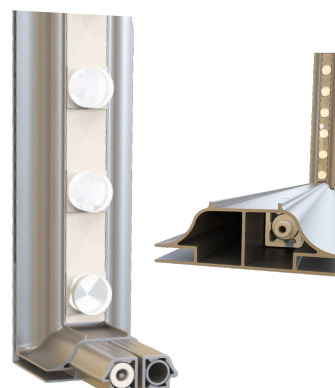

Complementary products

Pop-Up Lightbox

Description:

Double-sided lightbox. Free-standing double-sided frame with banners on both sides. Easy to assemble and disassemble without tools. Reusable frame in a comfortable nylon bag for easy transport.

Photos:

Specifications:

- Frame material: Aluminum
- Print material: PrimeLux 190g B1
- Weight: 6.5kg
- Available in two sizes:
 - 85 x 200 x 6 cm
 - 100 x 200 x 6 cm
- Foot size: 4.5 x 33 cm
- Light color in Kelvin: 6500 K
- Lumens per m2: 1500
- Very easy to assemble
- Carrying bag included: 41 x 111 x 11 cm
- Plug: European
- Power supply:
 - Input: 180 - 240 V ~ 2.5 A 50/60 Hz
 - Output: 24 V - 6.0 A
- Power consumption: 96W
- Use: Indoor